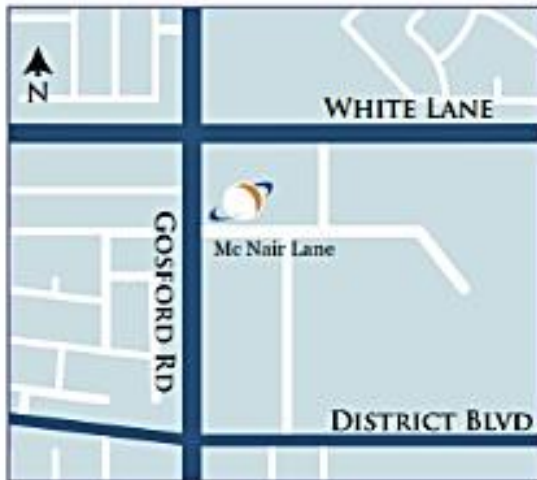

THE KERN ASTRONOMICAL SOCIETY INFOSHARE

WHO WE ARE

Since 1956, the Kern Astronomical Society has promoted community awareness of current events in astronomy, and provides a forum for sharing of knowledge and experiences among amateur astronomers. Annual membership is $24.00 which also provides membership in the Amateur Astronomical League, access to their newsletter (*Reflector Magazine*), and participation in observational programs.

CLUB STAR PARTIES

The Kern Astronomical Society usually has 2 Club-Star Parties per month depending on the weather. We also host public Star parties upon request.

Our Star Parties are held on Saturdays. The primary date is the weekend of new moon with the secondary date being before or after new moon. You may get current Star Party information from our coordinator, Darren Bly.

NEXT MEETING

The KAS holds their Monthly meeting the 1st Friday of every month.

Round Table Pizza in the "Meeting Room"
Diner & Fellowship: **6:30 pm**; Meeting: **7:30 pm**
4200 Gosford Rd. #101, Bakersfield 93313, (661) 397-1111