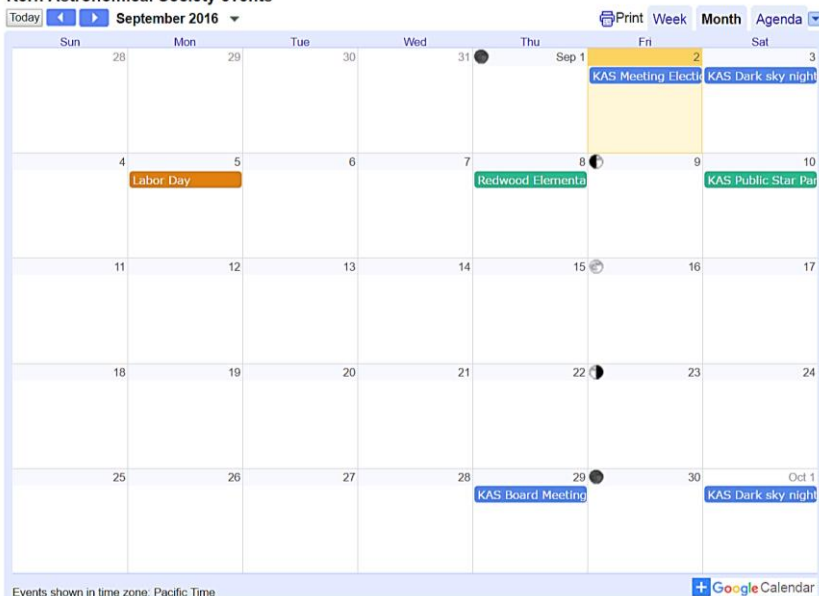

Dinner & Social 6:30 pm
Meeting/Program 7:30 pm

You can Order Ahead of Time

Round Table Pizza: You are able to order online or through the phone prior to arriving to the monthly meeting, by doing so you will receive customer rewards

<http://www.roundtablepizza.com/rtp/>

[661-397-1111](tel:661-397-1111)

2016 IS KERN ASTRONOMICAL SOCIETY'S
60TH YEAR ANNIVERSARY VISIT OUR WEBSITE:
WWW.KERNASTRO.ORG

This Month's Events

Kern Astronomical Society events

- Sept 2nd KAS Open Meeting at Round Table Pizza
- Sept 3rd Dark Sky Night
- Sept 10th Panorama Bluff Public Star Party
- Sept 8th Redwood Elementary Star Party
- Sept 29th KAS Board Meeting at Double Tree Hotel 6:30pm